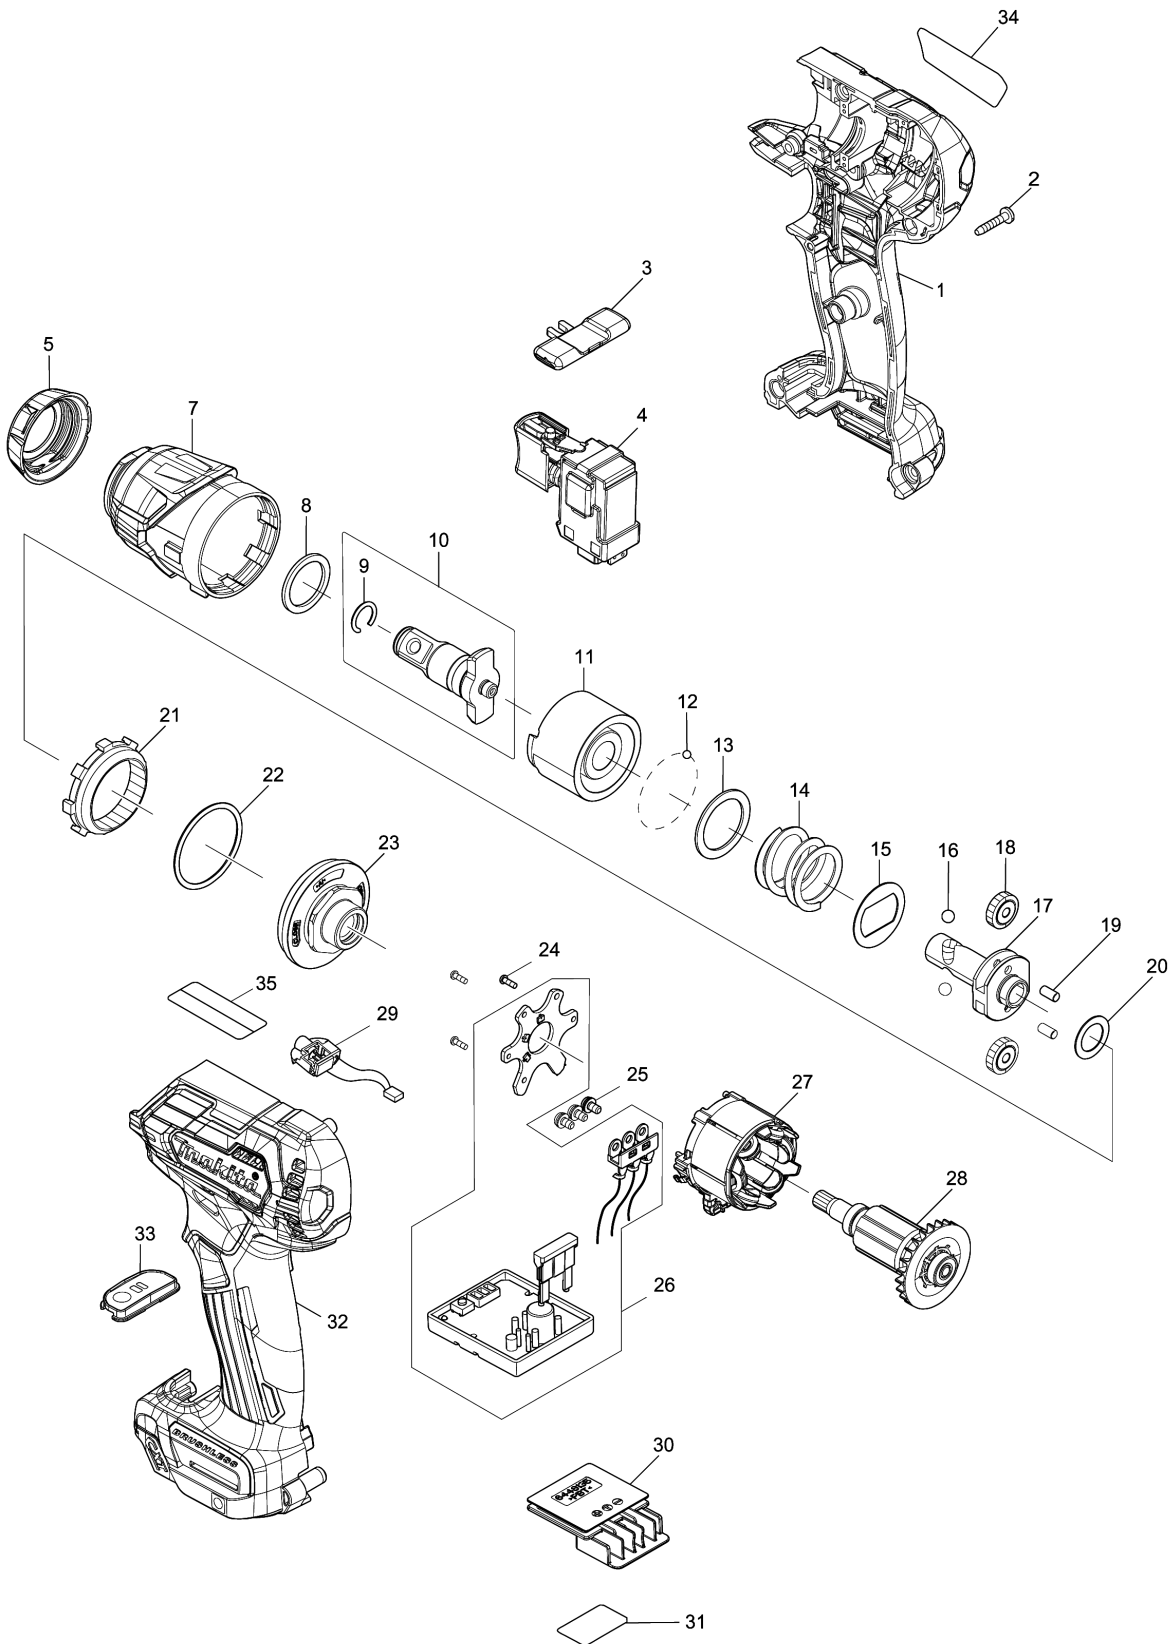

Model No.TW161D CORDLESS IMPACT WRENCH