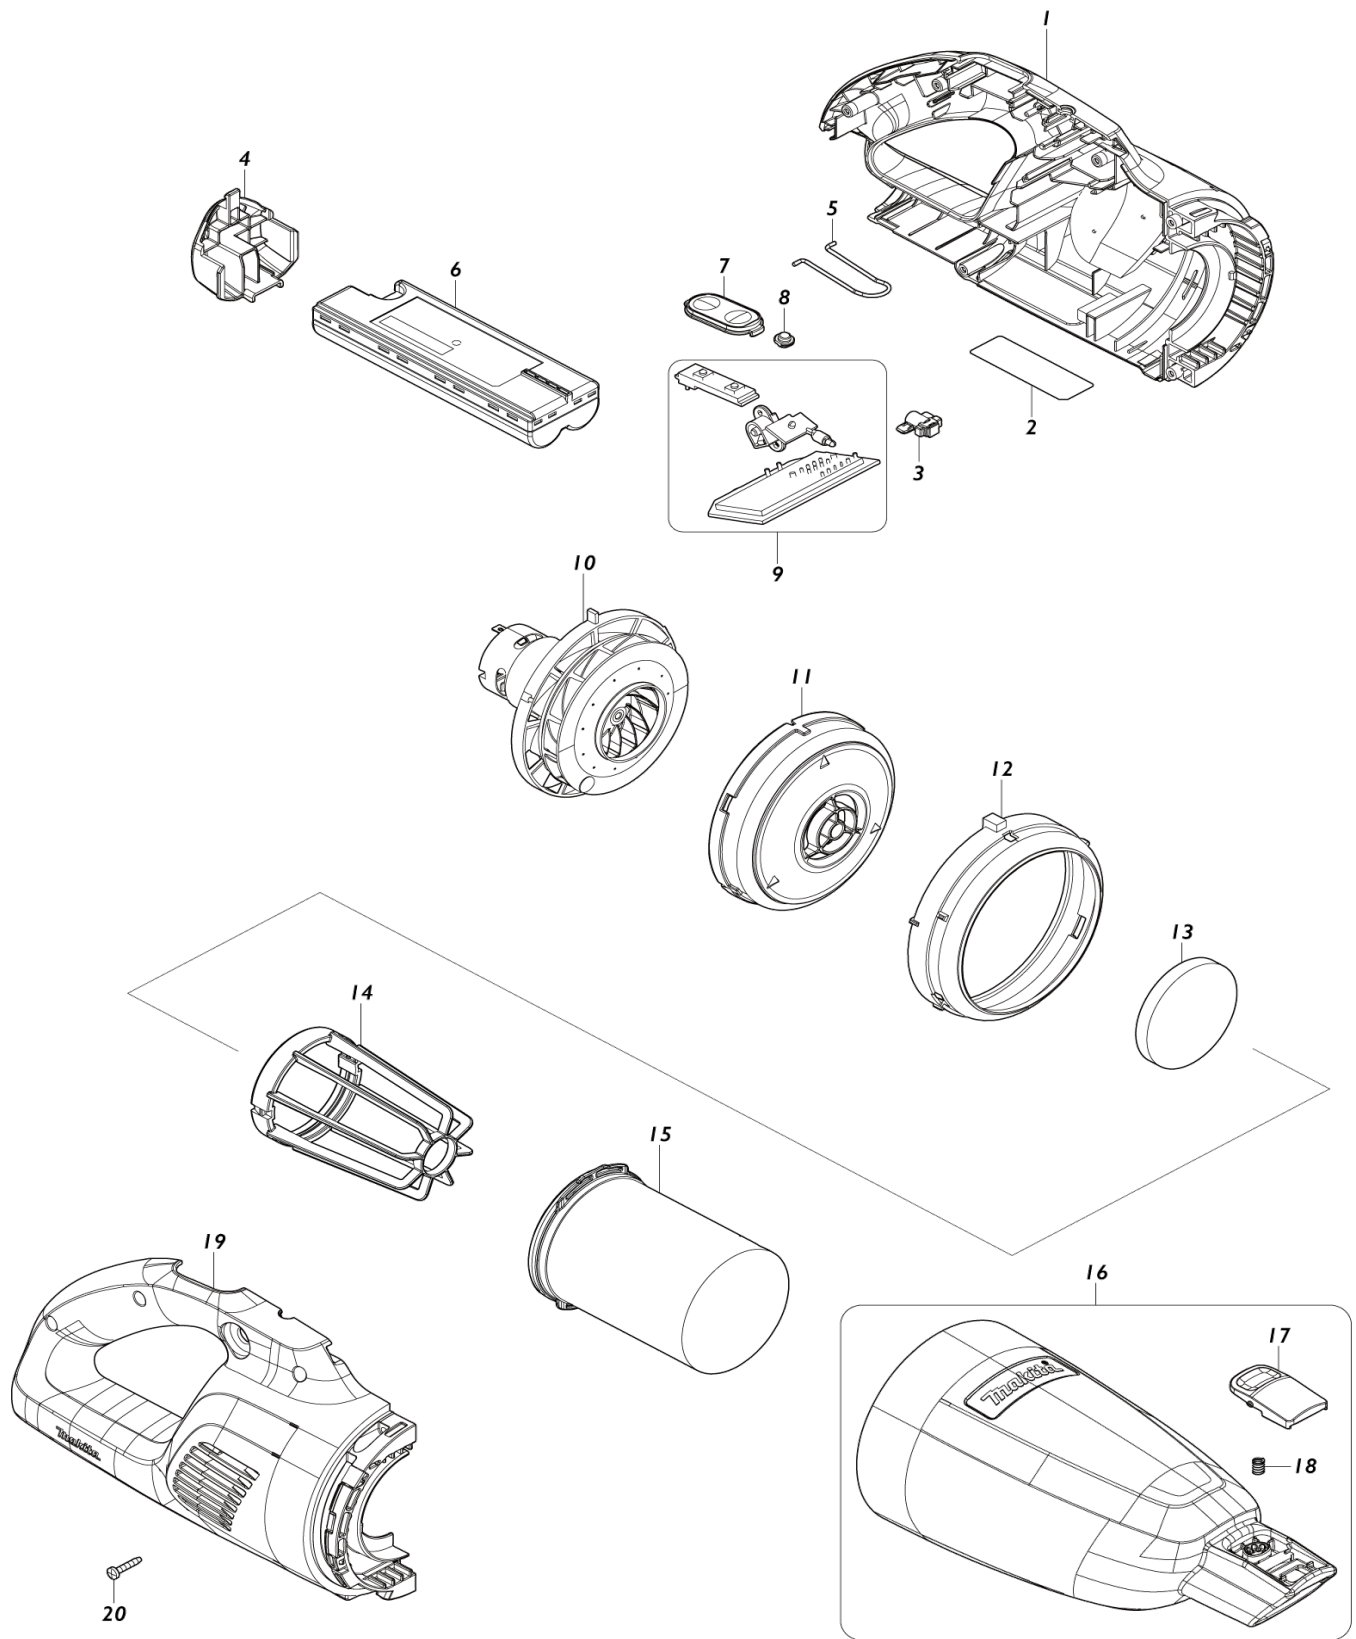

Model No.CL117FD CORDLESS CLEANER

Model No.CL117FD CORDLESS CLEANER

Item No.	Parts No.	Description	Interchangability	Q'ty	New/Old	Note1	Note2
001	183W36-3	HOUSING SET		1	*		
C10	422925-2	SPONGE SHEET 48-60		2	*		
C20	423293-6	SPONGE 6-20		1	*		
001		INC. 19			*		
001-1	183X67-8	HOUSING SET	<	1			
C10	422925-2	SPONGE SHEET 48-60		2			
C20	423293-6	SPONGE 6-20		1			
001-1		INC. 19					
002	858L99-9	CL117FD NAME PLATE		1			
003	140K40-3	LENS CASE COMPLETE		1			
004	413K49-1	COVER		1			
005	324885-3	HANGER		1			
006	632R12-9	BATTERY		1			
007	144096-2	SWITCH PLATE COMPLETE		1			
C10	810P35-7	SWITCH LABEL		1			
008	450522-4	LENS		1			
009	620J03-4	CONTROLLER		1			
010	122C96-0	MOTOR ASSEMBLY		1			
011	458834-9	FAN COVER		1			
012	422377-7	RUBBER RING		1			
013	422268-2	SPONGE SHEET 57		1			
014	458467-0	STAY		1			
015	199966-0	EASY SHAKE OFF FILTER B SET		1			
016	136781-1	CAPSULE ASS'Y		1			
C10	266326-2	TAPPING SCREW 4X18		1			
C20	941051-3	FLAT WASHER 4		1			
C30	424208-6	VALVE		1			
016		INC. 17,18					
016C	136782-9	CAPSULE ASS'Y		1			
C10	266326-2	TAPPING SCREW 4X18		1			
C20	941051-3	FLAT WASHER 4		1			
C30	424208-6	VALVE		1			
016C		INC. 17,18					
016D	136783-7	CAPSULE ASS'Y		1			
C10	266326-2	TAPPING SCREW 4X18		1			
C20	941051-3	FLAT WASHER 4		1			
C30	424208-6	VALVE		1			
016D		INC. 17,18					
017	458939-5	BUTTON A		1			
018	232485-4	COMPRESSION SPRING 5		1			
019	183W36-3	HOUSING SET		1	*		
C10	422925-2	SPONGE SHEET 48-60		2	*		
C20	423293-6	SPONGE 6-20		1	*		
019		INC. 1			*		
019-1	183X67-8	HOUSING SET	<	1			
C10	422925-2	SPONGE SHEET 48-60		2			
C20	423293-6	SPONGE 6-20		1			