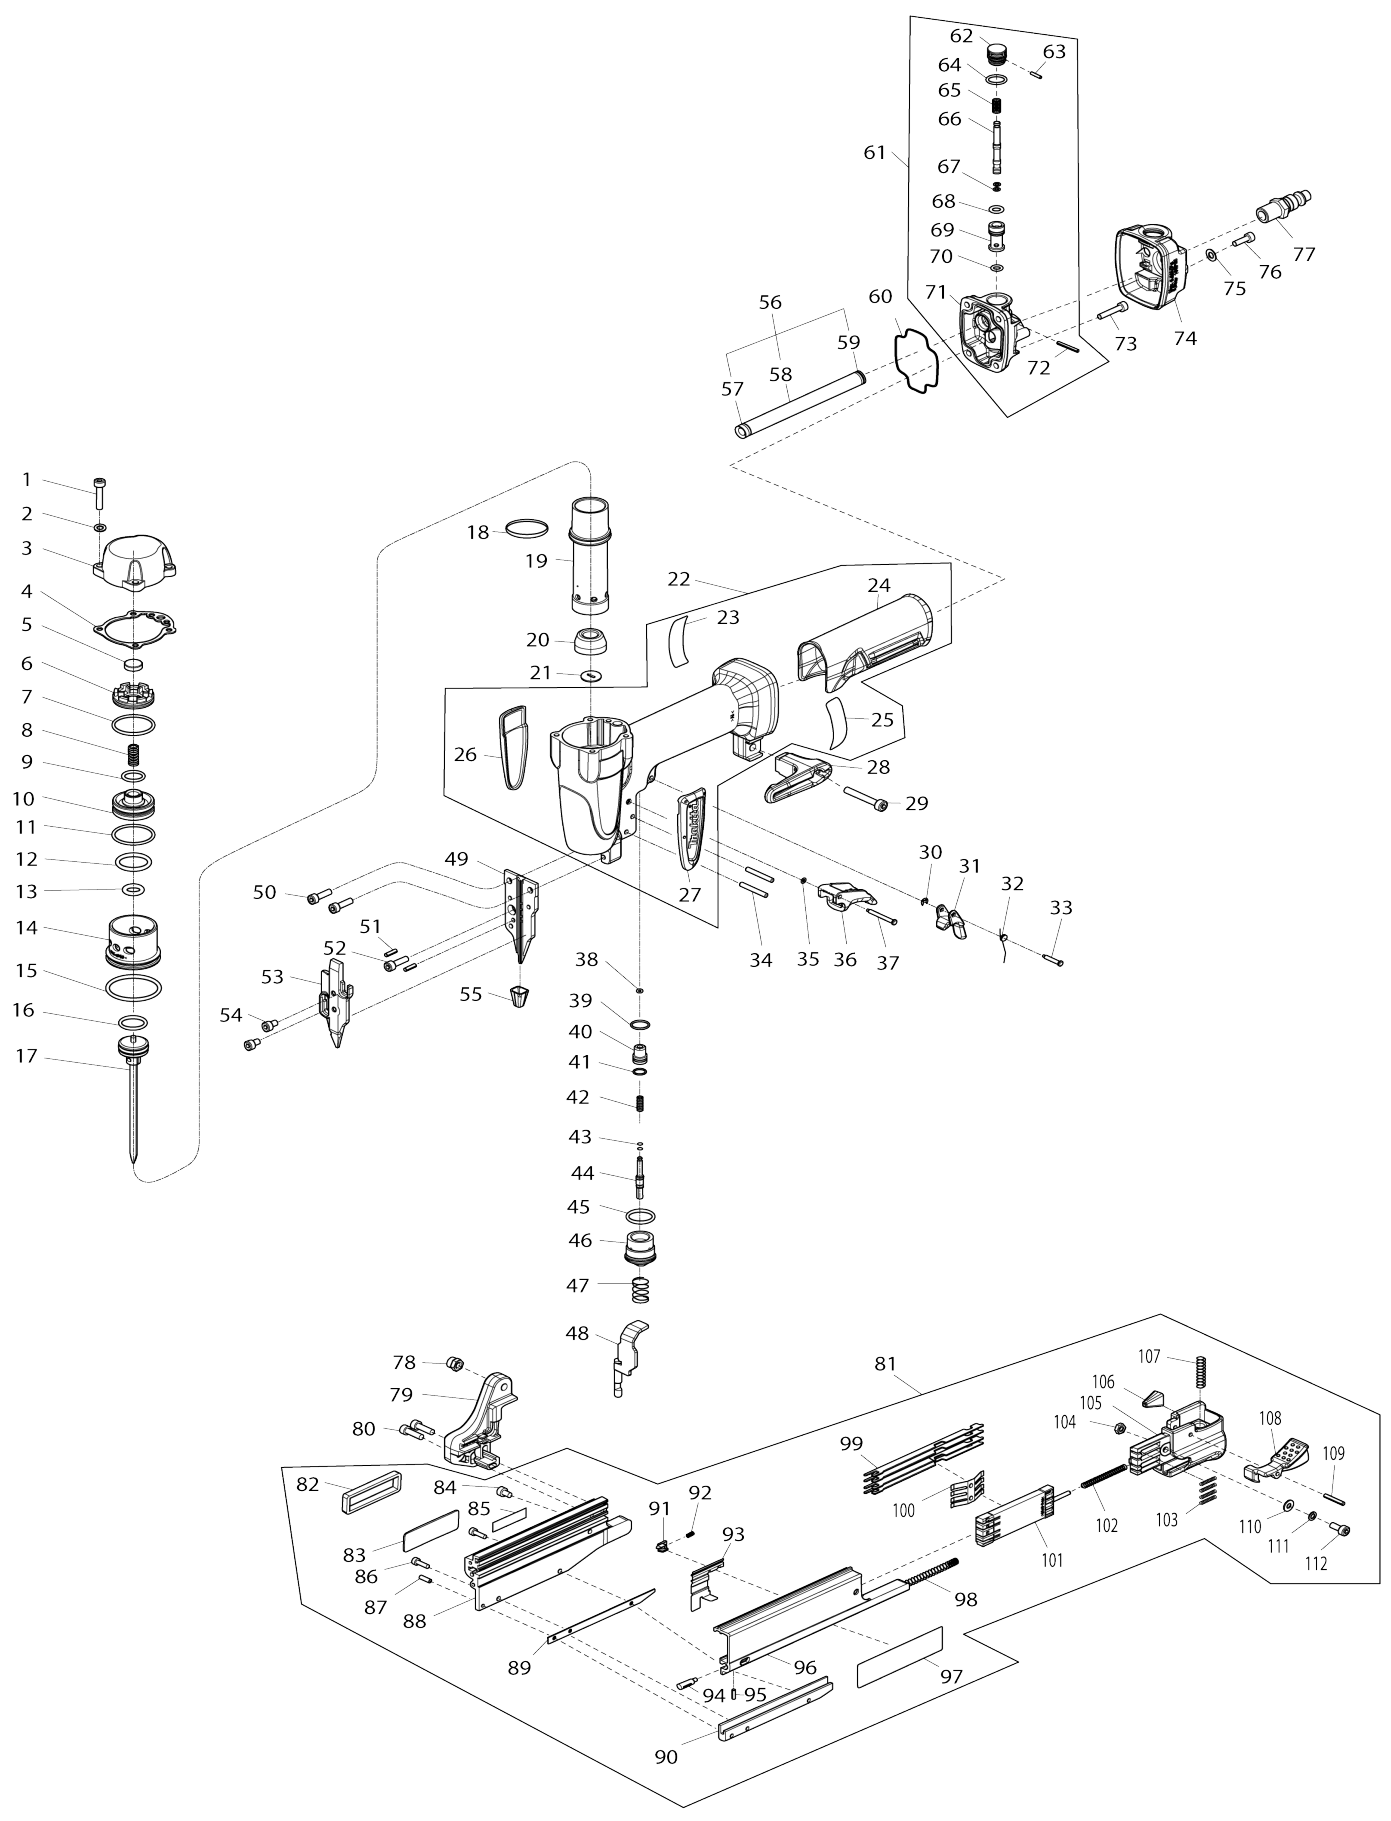

Model No.AF353 PNEUMATIC PIN NAILER

Model No.AF353 PNEUMATIC PIN NAILER

Item No.	Parts No.	Description	Interchangability	Q'ty	New/Old	Note1	Note2
001	HY00000530	HEX.SOCKETHEADBOLTM4X20		4			
002	HY00000070	FLAT WASHER4		4			
003	HY00000544	TOPCAP		1			
004	HY00000578	TOPCAPGASCKET		1			
005	HY00000581	CUSHIONV		1			
006	HY00000594	HEADVALVEGUIDE		1			
007	HY00000417	ORING25		1			
008	HY00000626	COMPRESSIONSPRING5		1			
009	HY00000010	O-RING 12		1			
010	HY00000593	HEADVALVE		1			
011	HY00000417	ORING25		1			
012	HY00000406	ORING19		1			
013	HY00000415	ORING8.5		1			
014	HY00000555	CYLINDERSEPARATER		1			
015	HY00000418	ORING32.5		1			
016	HY00000413	ORING15.5		1			
017	HY00000549	DRIVERCOMPLETE		1			
018	HY00000416	ORING23.5		1			
019	HY00000600	CYLINDER		1			
020	HY00000547	FRONTCUSHION		1			
021	HY00000484	FRONTSEAL		1			
022	HY00000640	HOUSINGCOMPLETE		1			
022		INC.23-27					
023	HY00000586	AF353NAMEPLATE		1			
024	HY00000556	GRIP		1			
025	HY00000105	CAUTION LABEL		1			
026	HY00000425	HOUSINGBUMPERR		1			
027	HY00000424	HOUSINGBUMPERL		1			
028	HY00000062	HOOK		1			
029	HY00000075	HEX.SOCKET HEAD BOLT M5X30		1			
030	HY00000064	STOP RING (EXT) E-2.5		1			
031	HY00000435	LOCKLEVER		1			
032	HY00000617	TORSIONSPRING3		1			
033	HY00000638	PIN3		1			
034	HY00000682	SPRINGPIN3-25		2			
035	HY00000411	ORING2		1			
036	HY00000434	TRIGGER		1			
037	HY00000595	PIN3		1			
038	HY00000411	ORING2		1			
039	HY00000420	ORING		1			
040	HY00000598	TRIGGERVALVEGUIDE		1			
041	HY00000419	ORING		1			
042	HY00000548	COMPRESSIONSPRING4		1			
043	HY00000037	O-RING 3		2			
044	HY00000516	TRIGGERVALVESTEM		1			
045	HY00000010	O-RING 12		1			
046	HY00000597	TRIGGERVALVECASE		1			