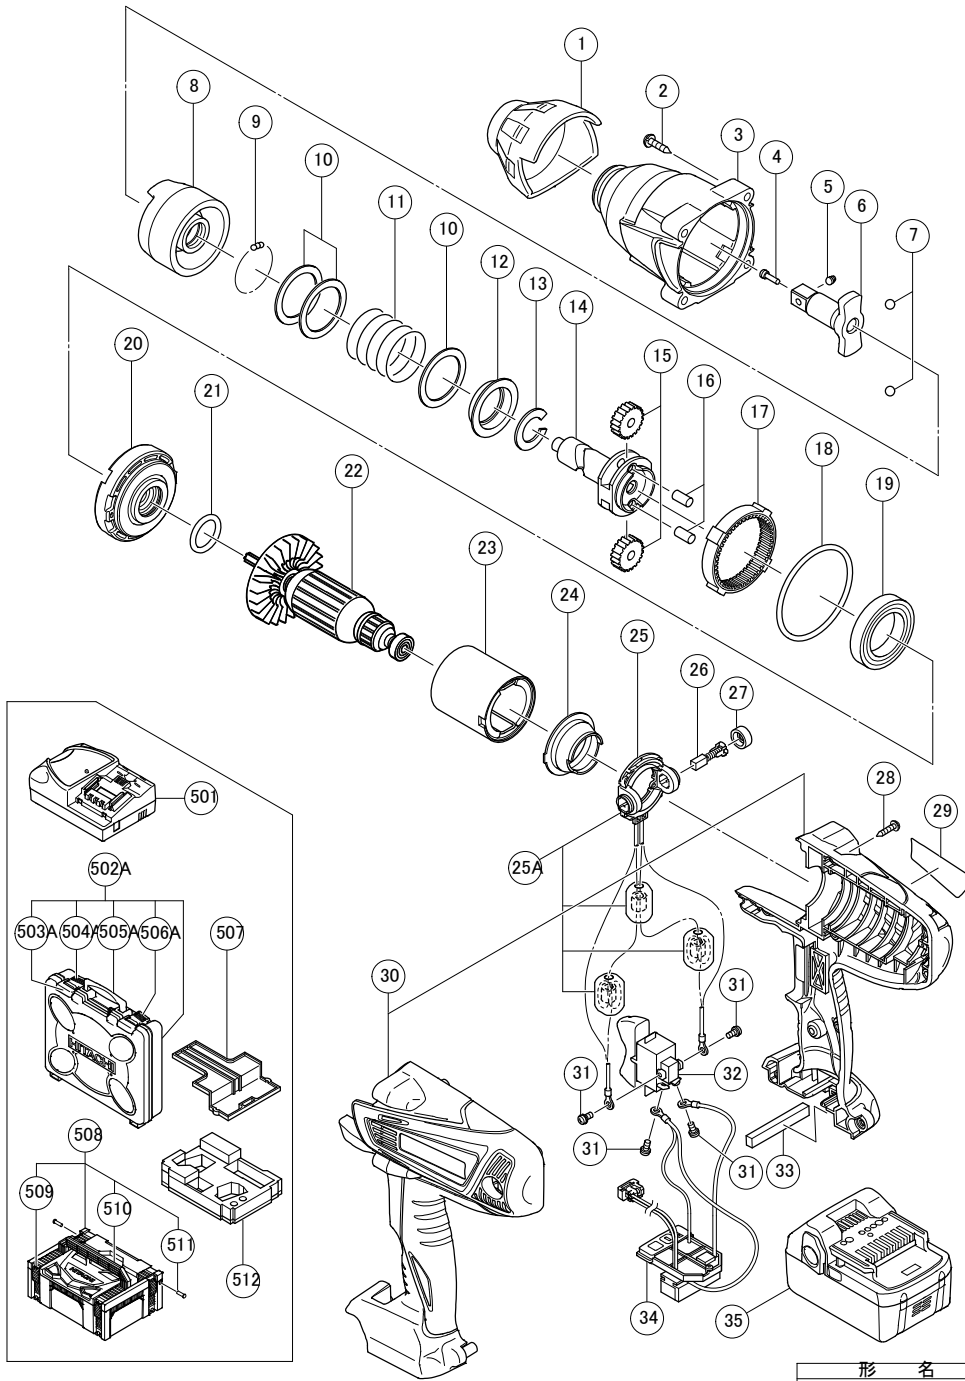

CORDLESS IMPACT WRENCH WR18DSHL

Page:1/1

Rev.4

形名
WR18DSHL

CORDLESS IMPACT WRENCH WR18DSHL

Item No.	Code No.	Description	No. used	Remarks
1	333809	FRONT CAP	1	
2	334307	TAPPING SCREW (W/SP. WASHER) D5X35(BLACK)	4	
3	333798	HAMMER CASE	1	
4	324257	PIN RETAINER (B)	1	
5	324256	PLUNGER (B)	1	
6	334308	ANVIL (C)	1	
7	959150	STEEL BALL D6.35 (10 PCS.)	2	
8	333799	HAMMER	1	
9	959155	STEEL BALL D3.97 (10 PCS.)	32	
10	333800	WASHER (J)	1	
11	333801	HAMMER SPRING	1	
12	333802	WASHER (S)	1	
13	333803	STOPPER	1	
14	333804	SPINDLE	1	
15	333805	IDLE GEAR SET (2 PCS.)	2	
16	333806	NEEDLE ROLLER (A)	2	
17	333807	RING GEAR	1	
18	878863	O-RING (S-70)	1	
19	334310	BALL BEARING 61907 (GB)	1	
20	333808	INNER COVER	1	
21	878609	O-RING (S-24)	1	
22	360922	ARMATURE (D0.9-5T)	1	
23	333796	MAGNET	1	
24	333797	DUST GUARD FIN	1	
25	334311	BRUSH BLOCK	1	EXCEPT FOR EUROPE (TILL 2.2012 FOR EUROPE)
25A	334894	BRUSH BLOCK SET	1	SINCE 3.2012 FOR EUROPE
26	999100	CARBON BRUSH (1 PAIR)	2	
27	319847	BRUSH CAP	2	
28	301653	TAPPING SCREW (W/FLANGE) D4X20 (BLACK)	9	
29		NAME PLATE	1	
30	333794	HOUSING (A).(B) SET	1	
31	307887	MACHINE SCREW (W/WASHER) M3.5X6	4	
32	333795	SWITCH (2P SCREW TYPE)	1	
33	334312	RUBBER CUSHION (A)	1	
34	334313	CONTROLLER TERMINAL SET	1	
35	330068	BATTERY BSL 1830 (EUROPE,AUS,NZL)	2	
*35	330067	BATTERY BSL 1830 (USA,CAN)	2	
*35	335180	BATTERY BSL 1840 (USA,CAN)	2	
*35	334421	BATTERY BSL 1840 (EUROPE,AUS,NZL)	2	
		STANDARD ACCESSORIES		
501		CHARGER (MODEL UC 18YRSL)	1	
501		CHARGER (MODEL UC 18YML2)	1	
502A	337138	CASE ASS'Y	1	INCLUD.503A-506A
503A	337247	LATCH (GRAY)	2	
504A	337245	KNOB (L) GRAY	1	
505A	337244	HANDLE (GRAY)	1	
506A	337246	KNOB (R) GRAY	1	
507	329897	BATTERY COVER	1	
508	337108	CASE ASS'Y (STACKABLE)	1	INCLUD.509-511
509	336472	LATCH	4	
510	336473	HANDLE	1	
511	336474	HINGE	2	
512	337109	BOTTOM CUSHION	1	
		OPTIONAL ACCESSORIES		
601	986062	UNIVERSAL JOINT ASS'Y	1	INCLUD.602,603
602	873537	SOCKET PIN	1	
603	873187	O-RING (J1SW1516)	1	
604	873536	HEX. SOCKET ASS'Y 17MMX32L	1	INCLUD.602,603
605	873624	HEX. SOCKET ASS'Y 19MMX34L	1	INCLUD.602,603
606	873626	HEX. SOCKET ASS'Y 21MMX36L	1	INCLUD.602,603
607	873627	HEX. SOCKET ASS'Y 22MMX40L	1	INCLUD.602,603
608	873628	HEX. SOCKET ASS'Y 23MMX40L	1	INCLUD.602,603
609	873629	HEX. SOCKET ASS'Y 24MMX40L	1	INCLUD.602,603
610	873630	HEX. SOCKET ASS'Y 26MMX40L	1	INCLUD.602,603
611	985195	HEX. SOCKET ASS'Y 27MMX40L	1	INCLUD.602,603
612	985196	HEX. SOCKET ASS'Y 30MMX50L	1	INCLUD.602,603
613	873633	EXTENSION BAR ASS'Y (SQUARE) 12.7MMX100L	1	INCLUD.602,603