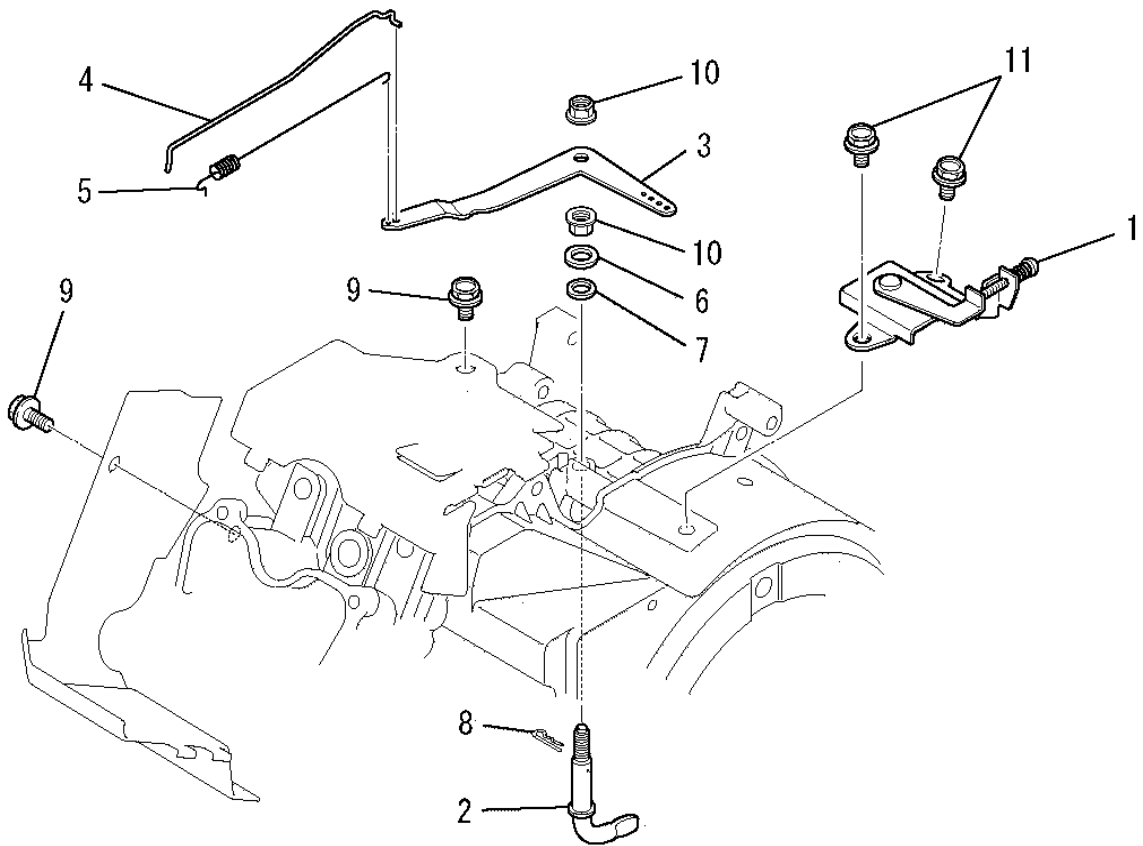

(J) CONTROL PANEL GROUP

No.	R/N	Parts No.	Parts Name	No.Req'd	Inte	Remarks	Serial No.(From~To)
1		LG03031AA	PANEL ,CONTROL	1			
2		LG22018AA	SHAFT ,GOV	1			
3		LG31030AA	LEVER ,GOV	1			
4		LG41023AA	ROD ,GOV	1			
5		LG42024AA	SPRING ,ROD	1			
6		LG90015AA	WASHER	1			
7		LG90016AA	SEAL ,DUST	1			
8		LU70006AA	CLIP	1			
9		LB800A06012	BOLT ,FLANGE	2			
10		LFR42734	NUT ,FLANGE	2			
11		LB800A06008K	BOLT ,FLANGE	2