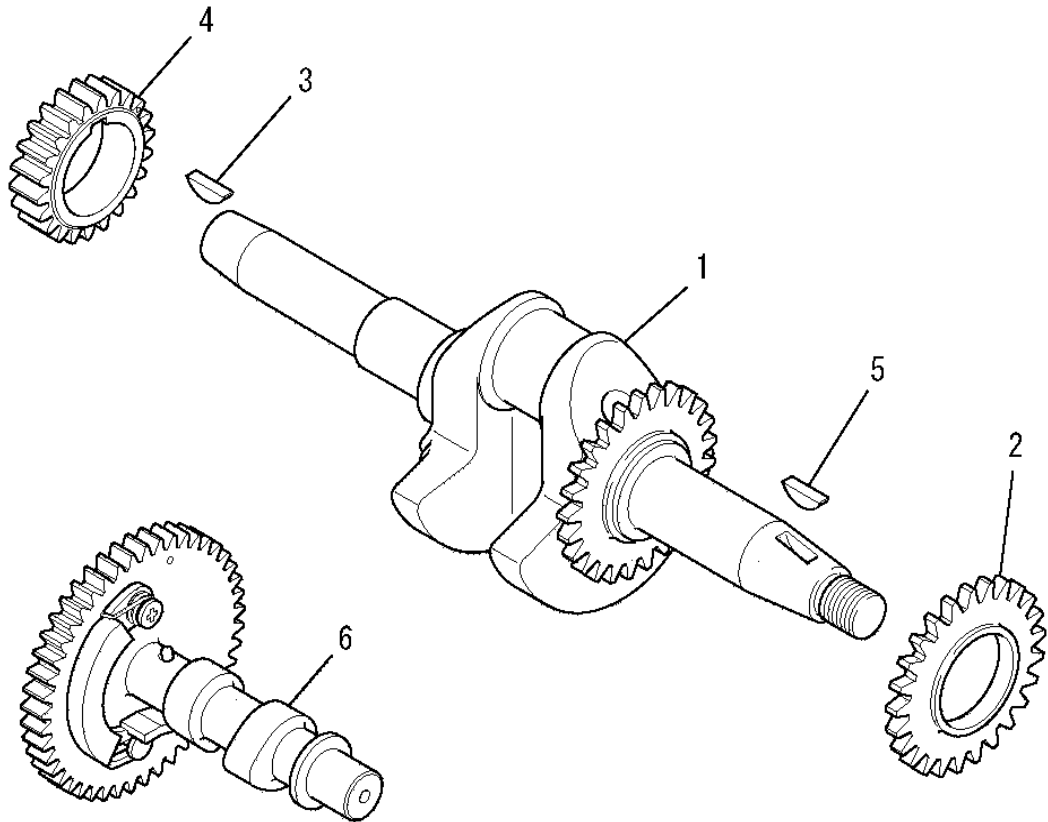

(E) CRANKSHAFT GROUP

No.	R/N	Parts No.	Parts Name	No.Req'd	Inte	Remarks	Serial No.(From~To)
1		LD02063CA	CRANKSHAFT ASSY	1		INCL.NO.2,3	
2		LD63049AA	GEAR	1			
3		LW430B05X016	KEY, WOODRUFF	1			
4		LD63046AA	GEAR, CRANKSHAFT	1			
5		LW430B05X016	KEY, WOODRUFF	1			
6		LV01201AA	CAMSHAFT GEAR ASSY	1