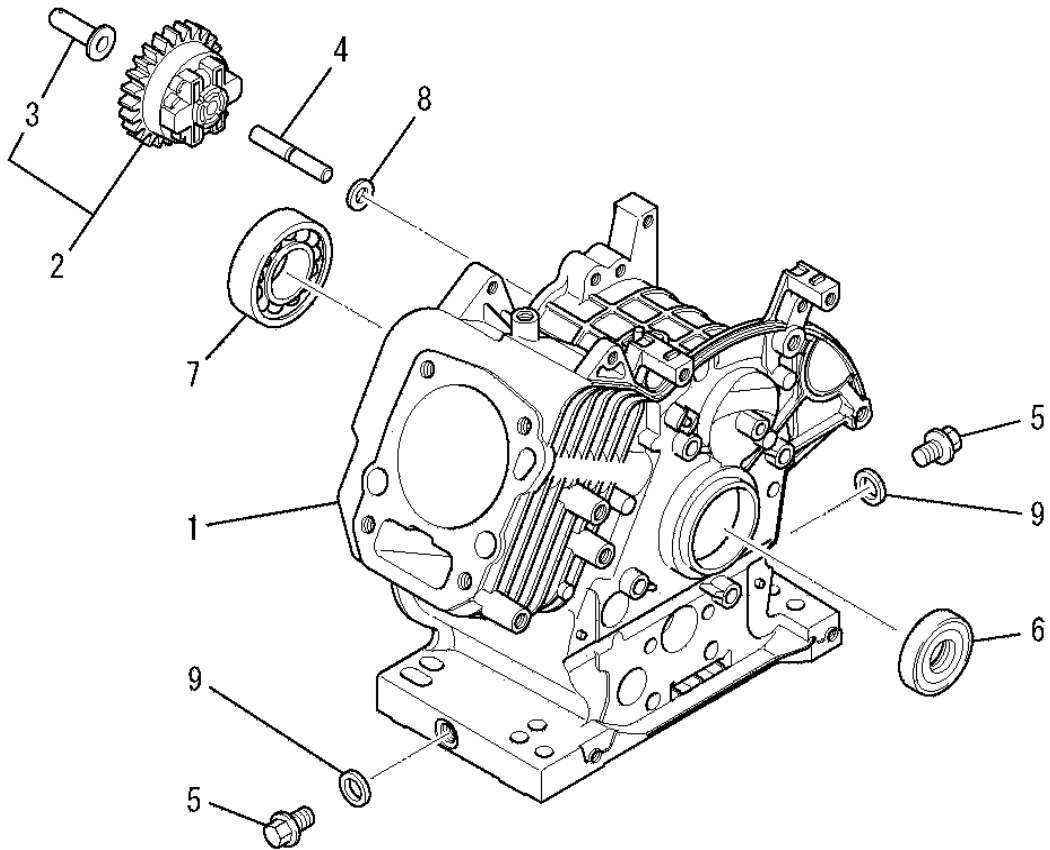

(A) CYLINDER BLOCK GROUP

No.	R/N	Parts No.	Parts Name	No.Req'd	Inte	Remarks	Serial No.(From~To)
1		LB44013CA	CYLINDER BLOCK	1			
2		LG01008BA	GOVERNOR GEAR ASSY	1		INCL.NO.3	
3		LG14005AA	SLIDER,GOV	1			
4		LG22022AA	SHAFT,GOV	1			
5		LL22003AA	PLUG,DRAIN	2			
6		LW25011AA	OIL SEAL	1			
7		LW11024AA	BEARING,BALL	1			
8		LW200H06	WASHER	1			
9		LW39070AA	GASKET	2