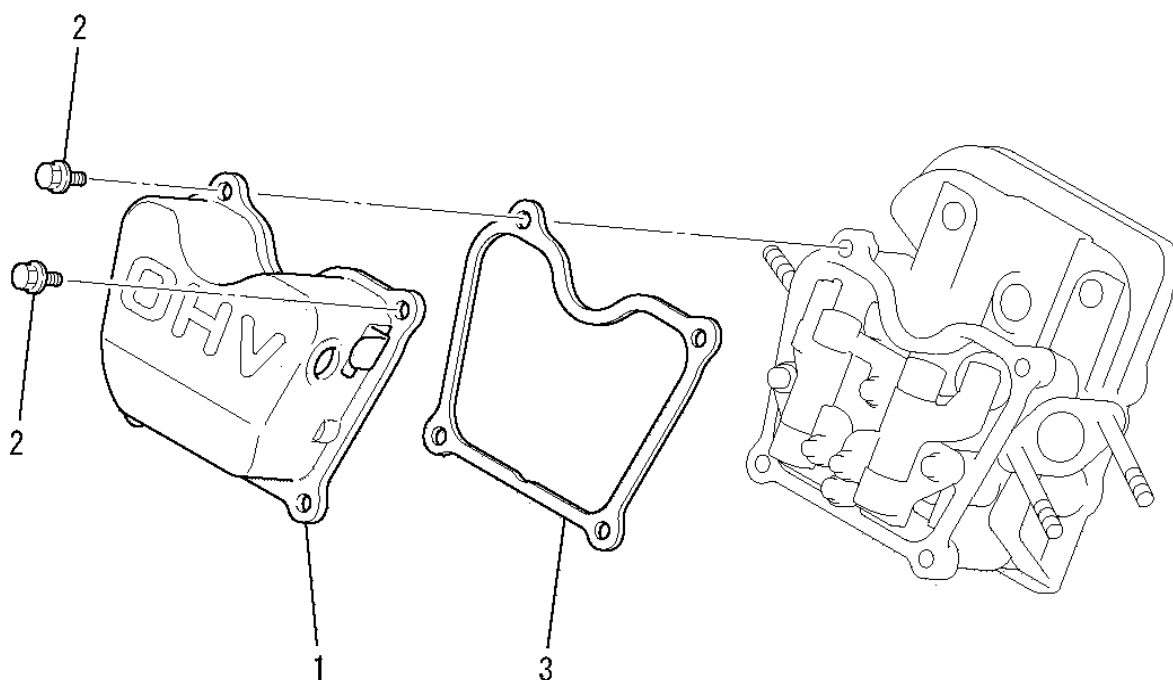

(C) HEAD COVER GROUP

No.	R/N	Parts No.	Parts Name	No. Req'd	Inte	Remarks	Serial No. (From ~ To)
1		LC09014AA	COVER, HEAD	1			
2		LB800A06012	BOLT, FLANGE	4			
3		LW33007AA	GASKET, HEAD COVER	1