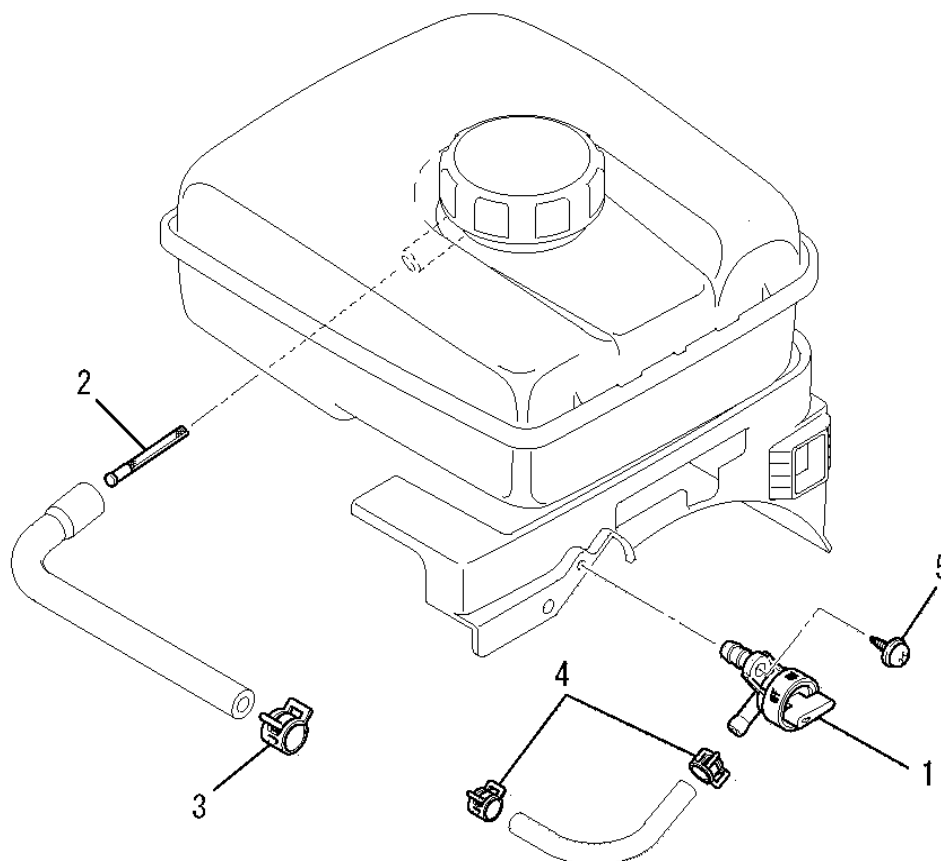

(N) COCK GROUP

No.	R/N	Parts No.	Parts Name	No.Req'd	Inte	Remarks	Serial No.(From~To)
1		LF31034AA	COCK, FUEL	1			
2		LF40012AA	FILTER, FUEL	1			
3		LU70022AA	CLIP	1			
4		LU70021BA	CLIP	2			
5		LU12026AA	TAP-SCREW	1