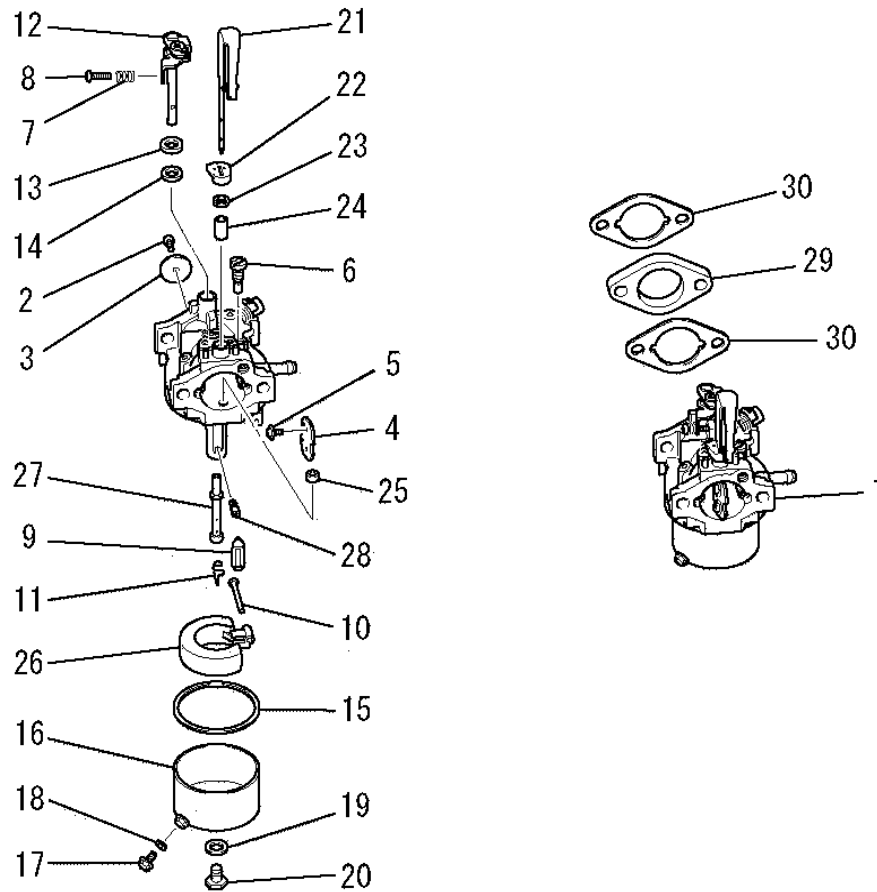

(I) CARBURETOR GROUP

No.	R/N	Parts No.	Parts Name	No.Req'd	Inte	Remarks	Serial No.(From~To)
1		LK13039EB	CARBURETOR(F)	1		INCL.NO.2-28	
2		LK15016AA003	SCREW	1			
3		LK13018AA003	VALVE, THROTTLE	1			
4		LK13018AA004	VALVE, CHOKE	1			
5		LK15016AA005	SCREW	2			
6		LK74508BA450	JET, PILOT	1			
7		LK13018AA026	SPRING	1			
8		LK13025AA010	SCREW	1			
9		LK12008AE110	VALVE, NEEDLE	1			
10		LK12008AE012	PIN	1			
11		LK12008AE011	CLIP	1			
12		LK13039AB014	SHAFT, THROTTLE	1