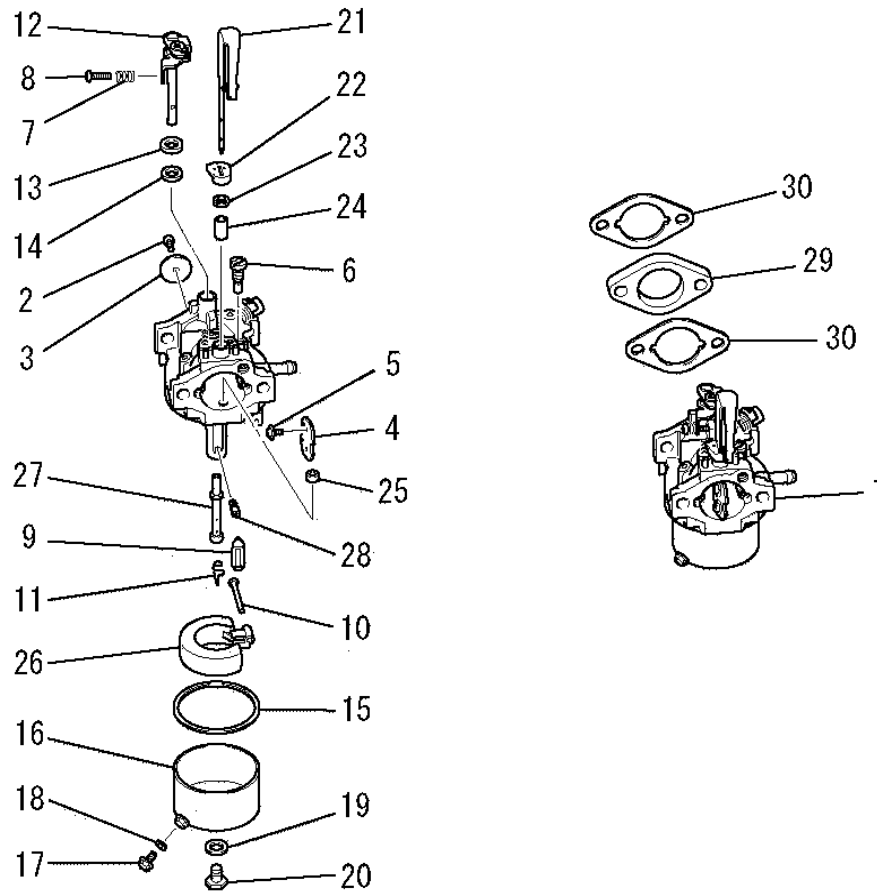

(I) CARBURETOR GROUP

No.	R/N	Parts No.	Parts Name	No.Req'd	Inte	Remarks	Serial No.(From ~ To)
25		LK12008AE021	RING	1			
26		LK12008AE013	FLOAT	1			
27		LK74524BA012	NOZZLE ,MAIN	1			
28		LK74525CA750	JET ,MAIN	1			
29		LK33005AA	INSULATOR	1			
30		LW34029AA	GASKET ,CARBURETOR	2