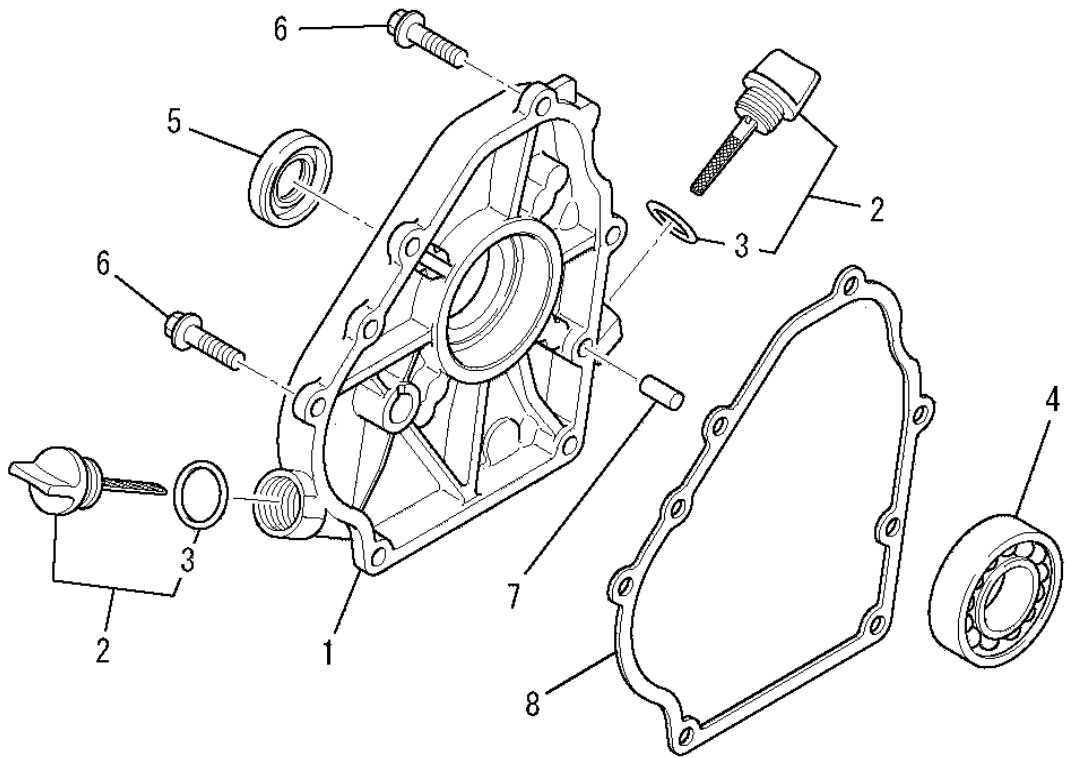

(D) CASE COVER GROUP

No.	R/N	Parts No.	Parts Name	No. Req'd	Inte	Remarks	Serial No. (From ~ To)
1		LB64013FA	COVER, CRANKCASE	1			
2		LL21016BA	GAUGE, OIL	2		INCL. NO. 3	
3		LW23003AA	O-RING	2			
4		LW11019AA	BEARING, BALL	1			
5		LW25010AA	OIL SEAL	1			
6		LB800B08030	BOLT, FLANGE	6			
7		LU44001AA	PIN, DOWEL	2			
8		LW31015AA	GASKET, CRANKCASE	1