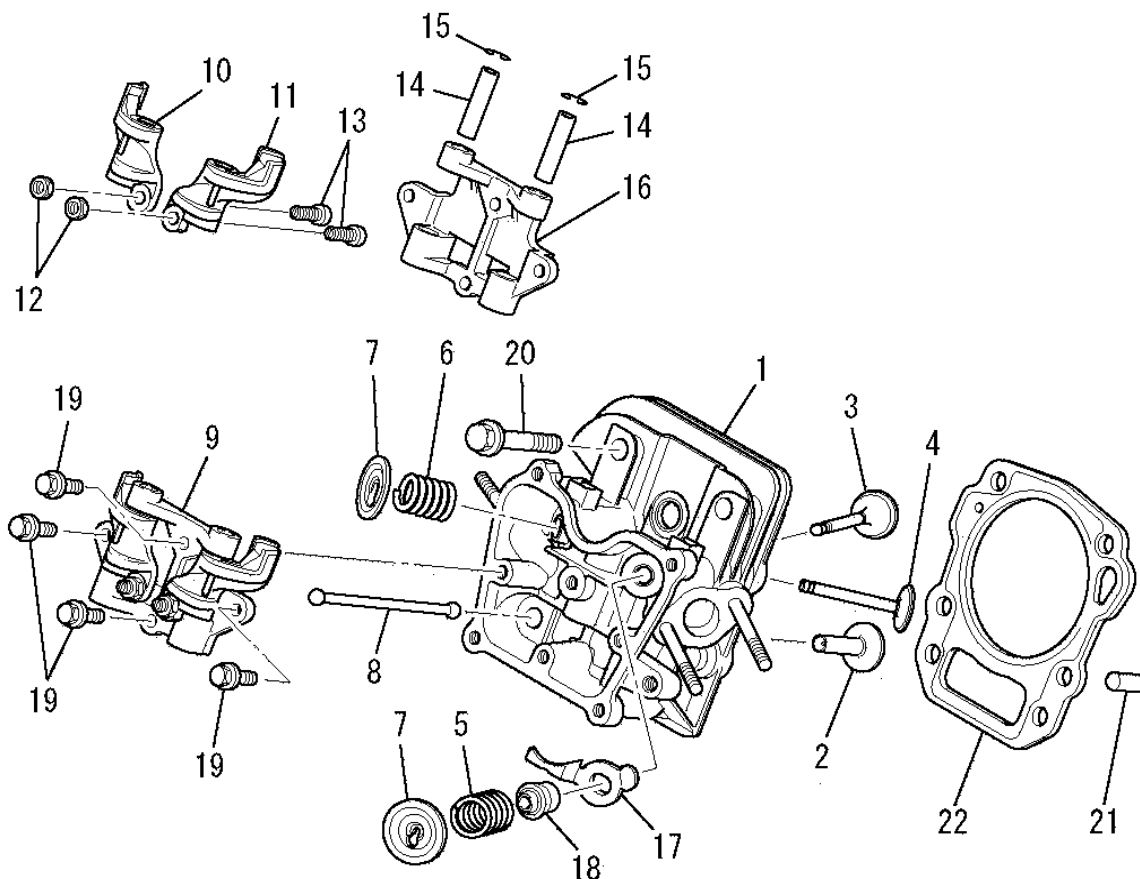

(B) CYLINDER HEAD GROUP

No.	R/N	Parts No.	Parts Name	No.Req'd	Inte	Remarks	Serial No.(From~To)
1		LC02056AA	CYLINDER HEAD ASSY	1		WITH LB151B06075	
2		LV24011AA	TAPPET	2			
3		LV34005AA	VALVE, INTAKE	1			
4		LV43007AA	VALVE, EXHAUST	1			
5		LV55009AA	SPRING, VALVE	1			
6		LV55008AA	SPRING, VALVE	1			
7		LV64004AA	RETAINER, VALVE SPG	2			
8		LV71010AA	ROD, PUSH	2			
9		LV02004BA	ROCKER ARM ASSY	1		INCL.NO.10-16	
10		LV72016AA	ARM, ROCKER	1			
11		LV72017AA	ARM, ROCKER	1			
12		LU23013AA	NUT	2