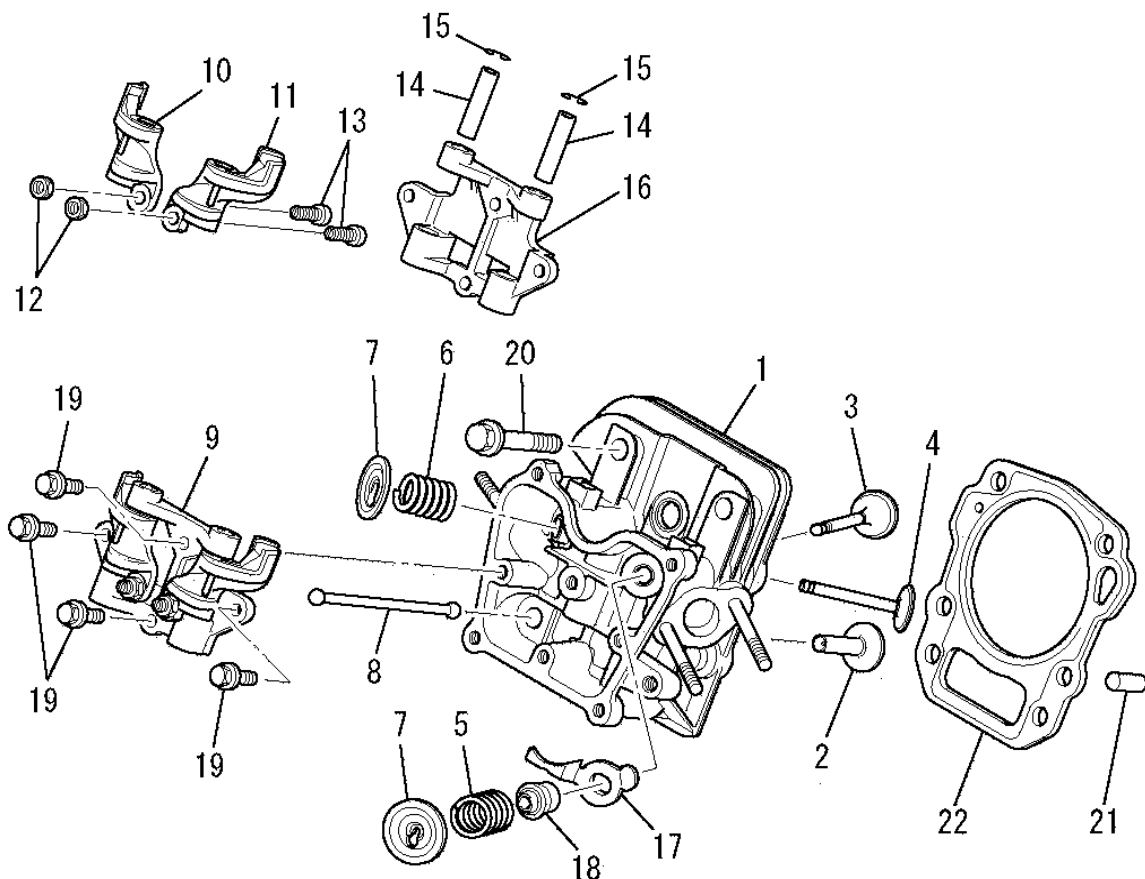

(B) CYLINDER HEAD GROUP

No.	R/N	Parts No.	Parts Name	No.Req'd	Inte	Remarks	Serial No.(From~To)
13		LV73005AA	SCREW, ADJUST	2			
14		LV75009BA	SHAFT	2			
15		LFR34111	CLIP, PISTON PIN	2			
16		LV74005AA	PLATE	1			
17		LV90016AA	PLATE	1			
18		LW21023AA	SEAL, VALVE STEM	1			
19		LB800A06016	BOLT, FLANGE	4			
20		LB800B08055	BOLT, FLANGE	4			
21		LU44001AA	PIN, DOWEL	2			
22		LC66015AA	GASKET, HEAD	1