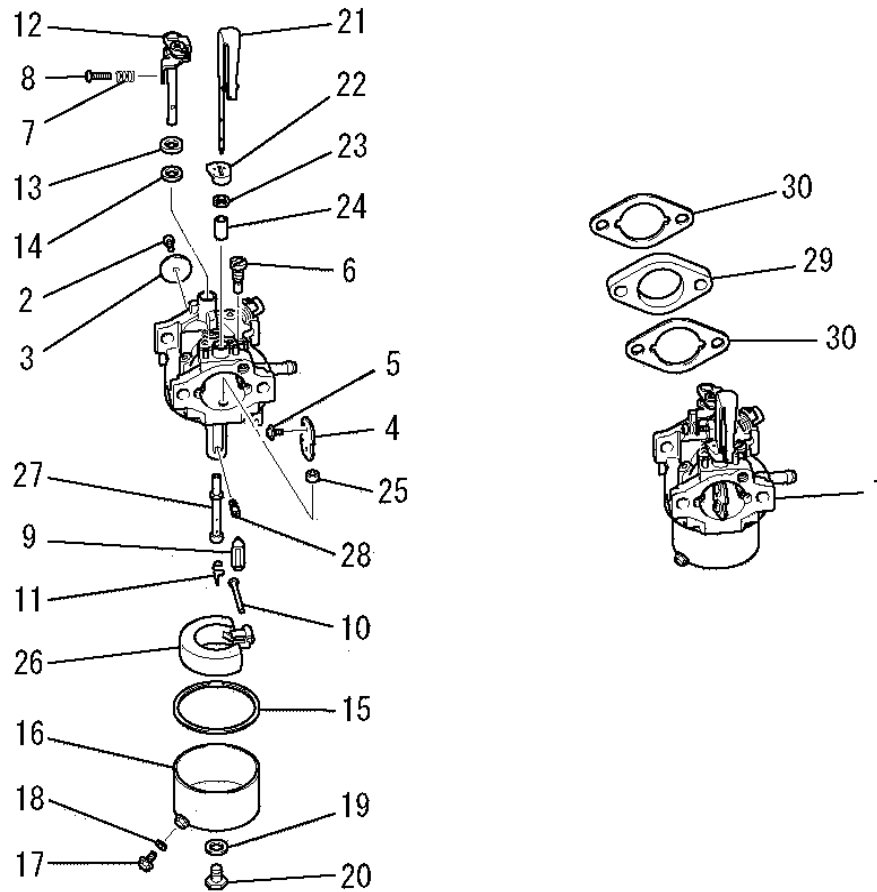

(I) CARBURETOR GROUP

No.	R/N	Parts No.	Parts Name	No.Req'd	Inte	Remarks	Serial No.(From~To)
13		LK13023DB031	PACKING	1			
14		LK12008AE016	SEAL	1			
15		LK13018AA014	PACKING	1			
16		LK13023DB015	CHAMBER, FLOAT	1		INCL.NO.17,18	
17		LK13023DB028	BOLT	1			
18		LK13018AB001	PACKING	1			
19		LK12008AE026	PACKING	1			
20		LK13018AA017	BOLT	1			
21		LK12015DX017	LEVER, CHOKE	1			
22		LK12008AE018	RING	1			
23		LK12008AE019	SEAL	1			
24		LK12008AE020	RING	1