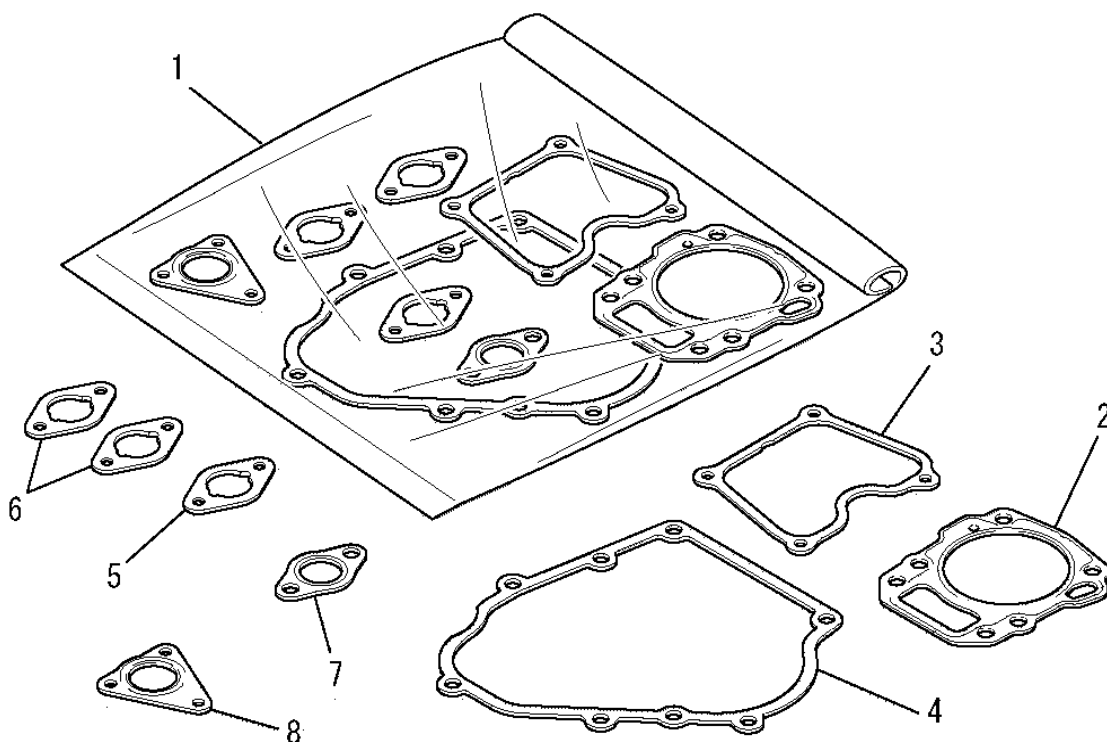

5. GASKET SET

No.	R/N	Parts No.	Parts Name	No. Req'd	Inte	Remarks	Serial No. (From ~ To)
1		LW39081DA	GASKET SET	1		INCL. NO. 2-8	
2		LC66015AA	GASKET, HEAD	1			
3		LW33007AA	GASKET, HEAD COVER	1			
4		LW31015AA	GASKET, CRANKCASE	1			
5		LW34029AA	GASKET, CARBURETOR	1			
6		LW34029AA	GASKET, CARBURETOR	2			
7		LM70040AA	GASKET, MUFFLER	1			
8		LM70041AA	GASKET, MUFFLER	1