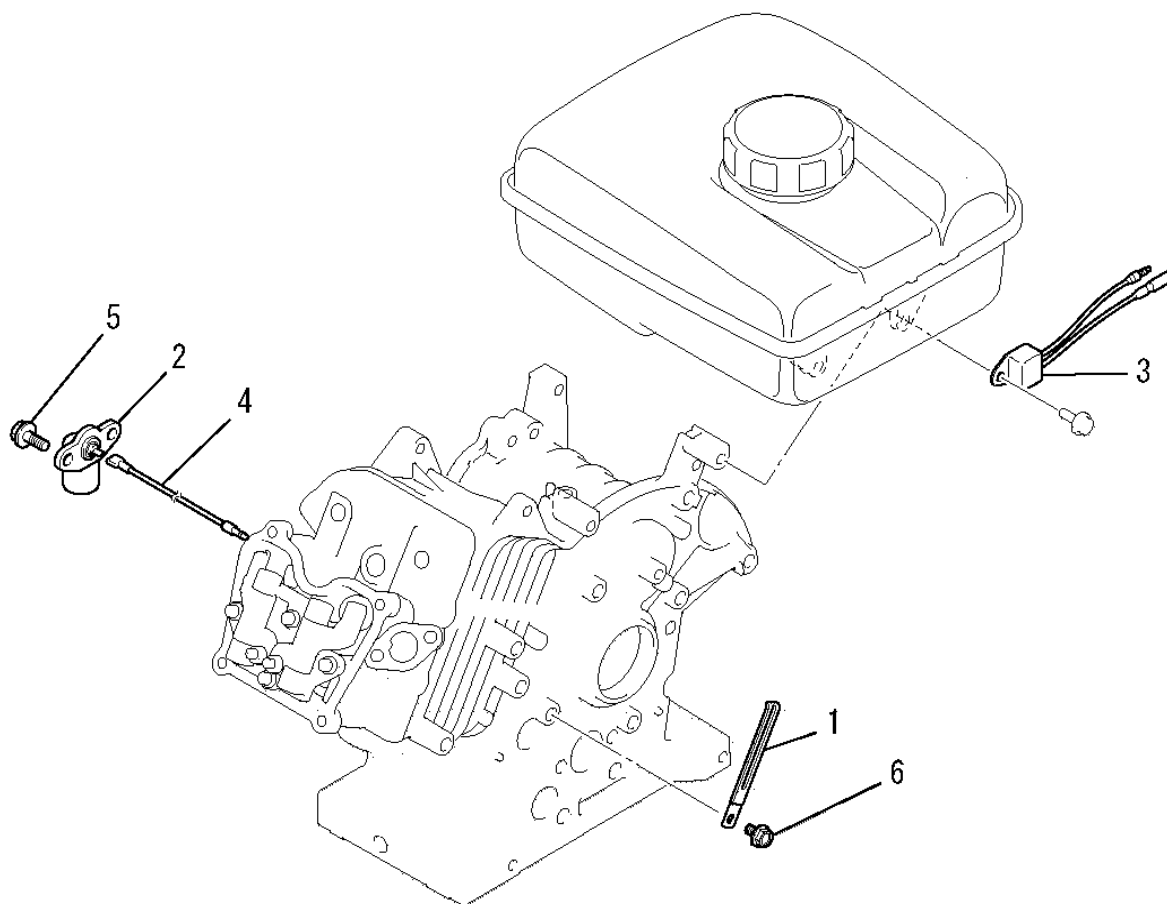

(W) OIL SENSOR GROUP

No.	R/N	Parts No.	Parts Name	No.Req'd	Inte	Remarks	Serial No.(From~To)
1		LFR64917	CLAMP	1			
2		LE09041AA	SENSOR,OIL	1			
3		LE34011AA	UNIT	1			
4		LE90013BA	WIRE,LEAD	1			
5		LB800A06012	BOLT,FLANGE	2			
6		LU12051AA	BOLT,FLANGE	1