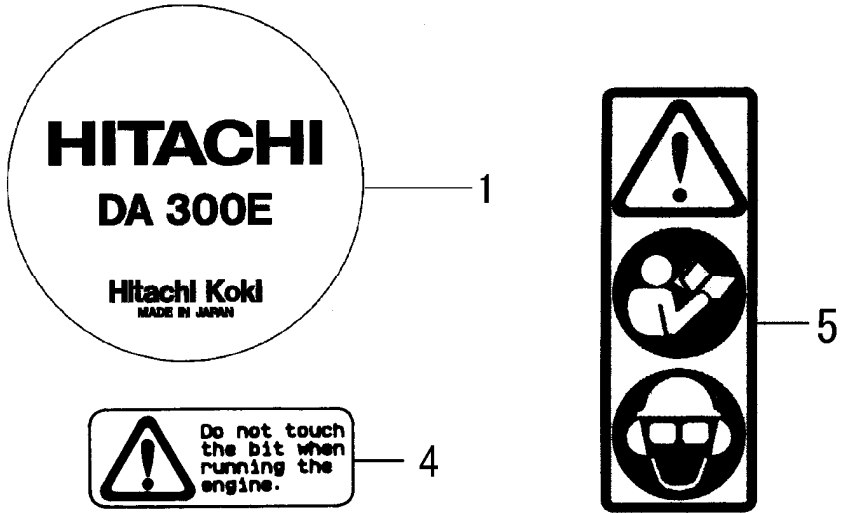

S06-11 LABELS

REF. NUMBER	SERVICE CODE No.	DESCRIPTION	Q'TY	REMARKS /SERIAL NO.
S06-11 LABELS				
001	669-4260	NAME PLATE DA300E	1	
004	669-4574	CAUTION MARK	1	
005	669-4564	CAUTION MARK	1